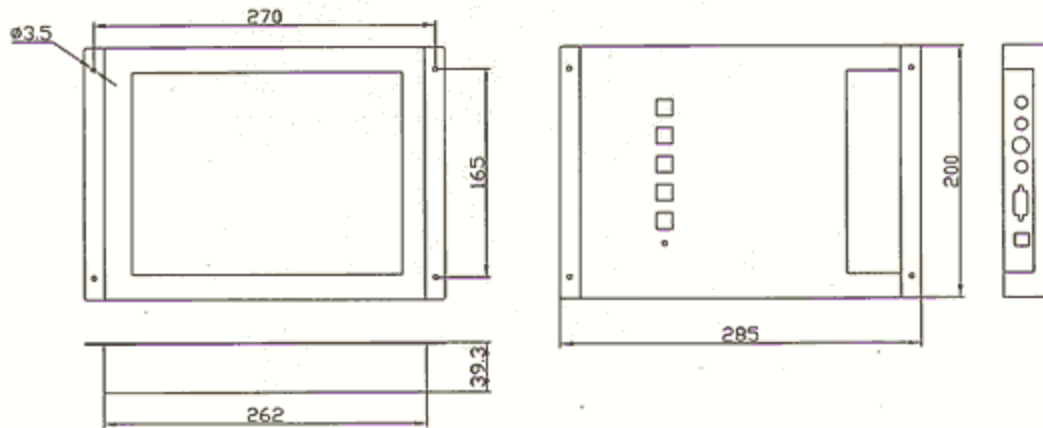

MTK104 series

Panel Mount Industrial Display

10.4" Industrial LCD Monitor

10.4" Industrial Touch Screen LCD Monitor

Easy Integration:

The compact LCD monitors integrate easily into interactive kiosks. The metal Chassis is ideal for Industrial environments and reduce the redesigned Kiosk around monitor changes.

Composite Function:

Mitsutech offers industrial LCD Monitors with composite video signal input NTSC/PAL or SECAM and Video signal output. They are easy to install in security, presentation and other systems.

Specification

MODEL NO.: MTK104 (VGA) / MTK104V(VGA + Video)

LCD Type
Display Area

"10.4" TFT Active Matrix Panel"
(H) 211.2mm x (V) 158.4mm